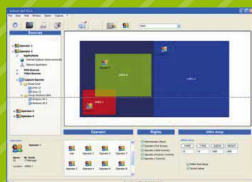

Centros de Monitoreo